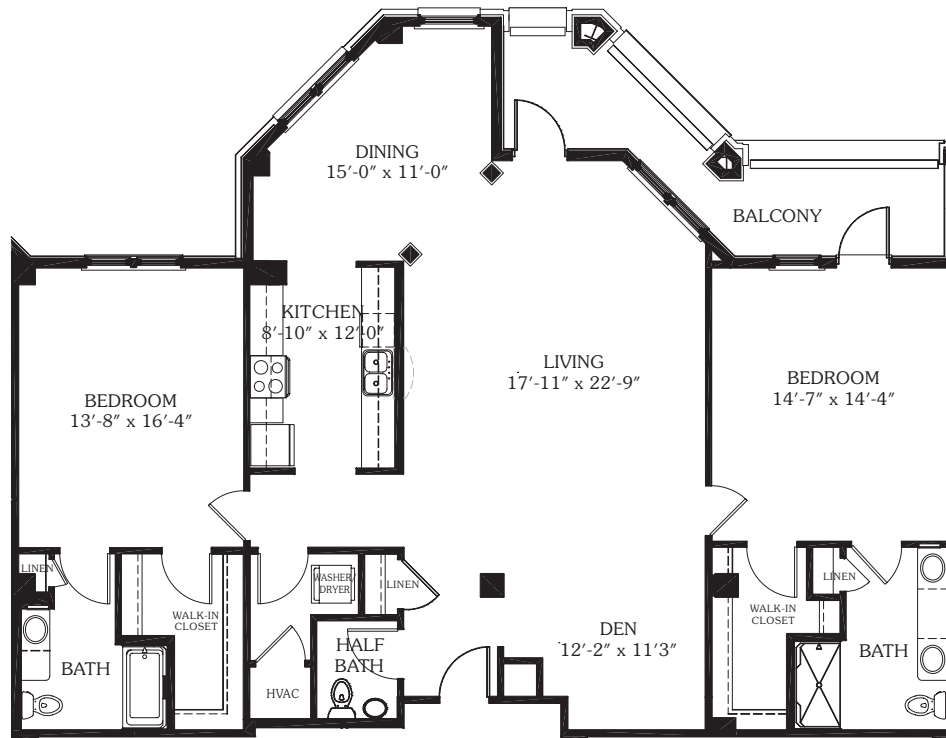

# OXFORD COMMONS APARTMENTS

**ASTER - ONE BEDROOM,**  
884 SQ. FT.

**ASTER DELUXE - ONE BEDROOM,**  
1097 SQ. FT.

**AZALEA - ONE BEDROOM,**  
1192 SQ. FT.

\* Room dimensions are approximate and will vary.

**BUTTERCUP - ONE BEDROOM,**  
900 SQ. FT.

**CAMELLIA - ONE BEDROOM,**  
1250 SQ. FT.

**DAISY - TWO BEDROOM,**  
1283 SQ. FT.

\* Room dimensions are approximate and will vary.

**IRIS - TWO BEDROOM,**  
1378 SQ. FT.

**LAUREL - TWO BEDROOM,**  
1516 SQ. FT.

**ORCHID - TWO BEDROOM,**  
1694 SQ. FT.

\* Room dimensions are approximate and will vary.

**PRIMROSE - TWO BEDROOM,**  
1708 SQ. FT.

**TULIP - TWO BEDROOM,**  
1738 SQ. FT.

**VIOLET - TWO BEDROOM,**  
1837 SQ. FT.

\* Room dimensions are approximate and will vary.