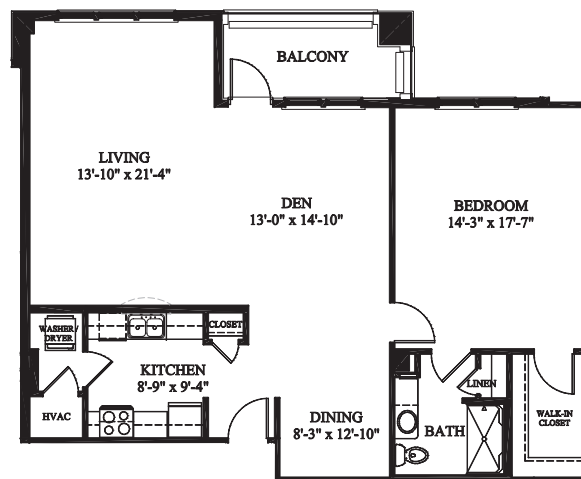

# OXFORD COMMONS APARTMENTS

**ASTER - ONE BEDROOM,**  
884 SQ. FT.

**ASTER DELUXE - ONE BEDROOM,**  
1097 SQ. FT.

**AZALEA - ONE BEDROOM,**  
1192 SQ. FT.

\* Room dimensions are approximate and will vary.

**BUTTERCUP - ONE BEDROOM,**  
900 SQ. FT.

**CAMELLIA - ONE BEDROOM,**  
1250 SQ. FT.

**DAISY - TWO BEDROOM,**  
1283 SQ. FT.

\* Room dimensions are approximate and will vary.

**IRIS - TWO BEDROOM,**  
1378 SQ. FT.

**LAUREL - TWO BEDROOM,**  
1516 SQ. FT.

**ORCHID - TWO BEDROOM,**  
1694 SQ. FT.

\* Room dimensions are approximate and will vary.

**PRIMROSE - TWO BEDROOM,**  
1708 SQ. FT.

**TULIP - TWO BEDROOM,**  
1738 SQ. FT.

**VIOLET - TWO BEDROOM,**  
1837 SQ. FT.

\* Room dimensions are approximate and will vary.