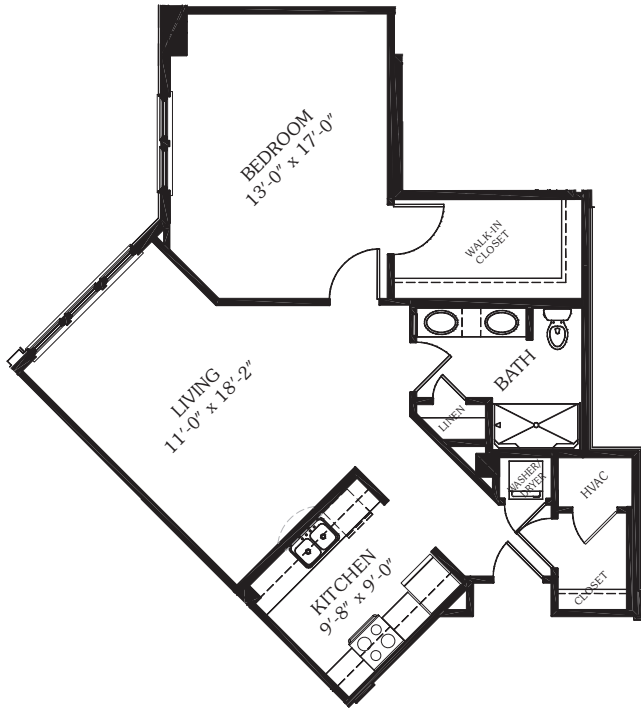

# OXFORD COMMONS APARTMENTS

**ASTER - ONE BEDROOM,**  
884 SQ. FT.

**ASTER DELUXE - ONE BEDROOM,**  
1097 SQ. FT.

**AZALEA - ONE BEDROOM,**  
1192 SQ. FT.

\* Room dimensions are approximate and will vary.

**BUTTERCUP - ONE BEDROOM,**  
900 SQ. FT.

**CAMELLIA - ONE BEDROOM,**  
1250 SQ. FT.

**DAISY - TWO BEDROOM,**  
1283 SQ. FT.

\* Room dimensions are approximate and will vary.

**IRIS - TWO BEDROOM,**  
1378 SQ. FT.

**LAUREL - TWO BEDROOM,**  
1516 SQ. FT.

**ORCHID - TWO BEDROOM,**  
1694 SQ. FT.

\* Room dimensions are approximate and will vary.

**PRIMROSE - TWO BEDROOM,**  
1708 SQ. FT.

**TULIP - TWO BEDROOM,**  
1738 SQ. FT.

**VIOLET - TWO BEDROOM,**  
1837 SQ. FT.

\* Room dimensions are approximate and will vary.