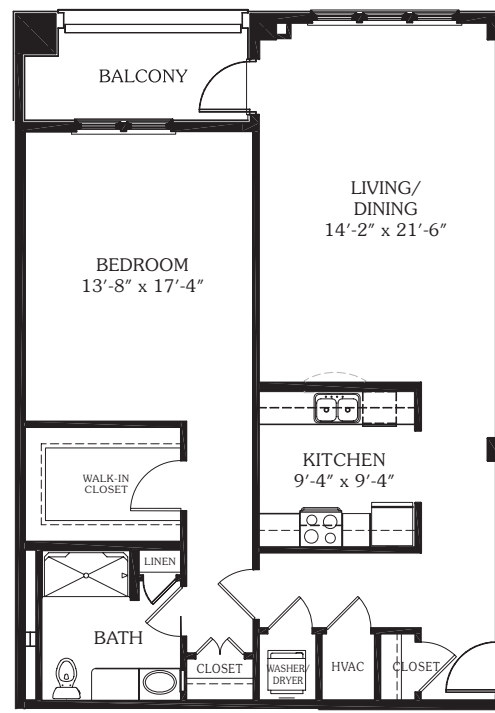

# OXFORD COMMONS APARTMENTS

**ASTER - ONE BEDROOM,**  
884 SQ. FT.

**ASTER DELUXE - ONE BEDROOM,**  
1097 SQ. FT.

**AZALEA - ONE BEDROOM,**  
1192 SQ. FT.

\* Room dimensions are approximate and will vary.

**BUTTERCUP - ONE BEDROOM,**  
900 SQ. FT.

**CAMELLIA - ONE BEDROOM,**  
1250 SQ. FT.

**DAISY - TWO BEDROOM,**  
1283 SQ. FT.

\* Room dimensions are approximate and will vary.

**IRIS - TWO BEDROOM,**  
1378 SQ. FT.

**LAUREL - TWO BEDROOM,**  
1516 SQ. FT.

**ORCHID - TWO BEDROOM,**  
1694 SQ. FT.

\* Room dimensions are approximate and will vary.

**PRIMROSE - TWO BEDROOM,**  
1708 SQ. FT.

**TULIP - TWO BEDROOM,**  
1738 SQ. FT.

**VIOLET - TWO BEDROOM,**  
1837 SQ. FT.

\* Room dimensions are approximate and will vary.