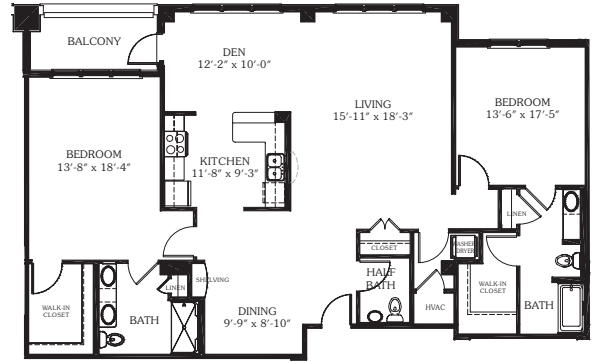

# OXFORD COMMONS APARTMENTS

**ASTER - ONE BEDROOM,**  
884 SQ. FT.

**ASTER DELUXE - ONE BEDROOM,**  
1097 SQ. FT.

**AZALEA - ONE BEDROOM,**  
1192 SQ. FT.

\* Room dimensions are approximate and will vary.

**BUTTERCUP - ONE BEDROOM,**  
900 SQ. FT.

**CAMELLIA - ONE BEDROOM,**  
1250 SQ. FT.

**DAISY - TWO BEDROOM,**  
1283 SQ. FT.

\* Room dimensions are approximate and will vary.

**IRIS - TWO BEDROOM,**  
1378 SQ. FT.

**LAUREL - TWO BEDROOM,**  
1516 SQ. FT.

**ORCHID - TWO BEDROOM,**  
1694 SQ. FT.

\* Room dimensions are approximate and will vary.

**PRIMROSE - TWO BEDROOM,**  
1708 SQ. FT.

**TULIP - TWO BEDROOM,**  
1738 SQ. FT.

**VIOLET - TWO BEDROOM,**  
1837 SQ. FT.

\* Room dimensions are approximate and will vary.