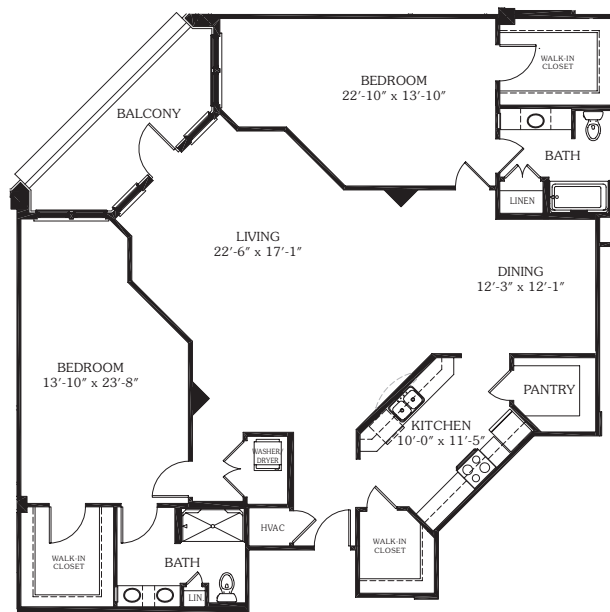

# OXFORD COMMONS APARTMENTS

**ASTER - ONE BEDROOM,**  
884 SQ. FT.

**ASTER DELUXE - ONE BEDROOM,**  
1097 SQ. FT.

**AZALEA - ONE BEDROOM,**  
1192 SQ. FT.

\* Room dimensions are approximate and will vary.

**BUTTERCUP - ONE BEDROOM,**  
900 SQ. FT.

**CAMELLIA - ONE BEDROOM,**  
1250 SQ. FT.

**DAISY - TWO BEDROOM,**  
1283 SQ. FT.

\* Room dimensions are approximate and will vary.

**IRIS - TWO BEDROOM,**  
1378 SQ. FT.

**LAUREL - TWO BEDROOM,**  
1516 SQ. FT.

**ORCHID - TWO BEDROOM,**  
1694 SQ. FT.

\* Room dimensions are approximate and will vary.

**PRIMROSE - TWO BEDROOM,**  
1708 SQ. FT.

**TULIP - TWO BEDROOM,**  
1738 SQ. FT.

**VIOLET - TWO BEDROOM,**  
1837 SQ. FT.

\* Room dimensions are approximate and will vary.