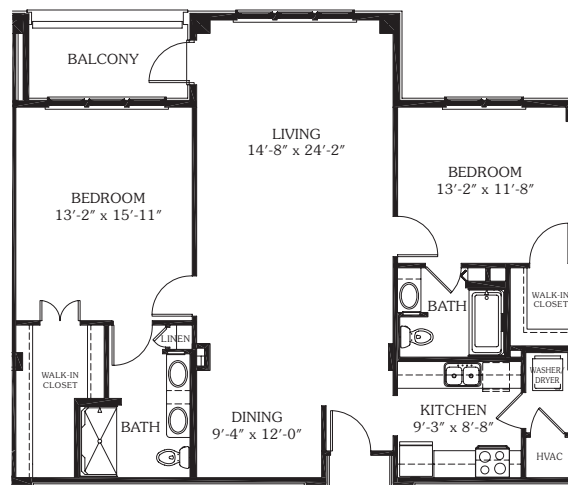

# OXFORD COMMONS APARTMENTS

**ASTER - ONE BEDROOM,**  
884 SQ. FT.

**ASTER DELUXE - ONE BEDROOM,**  
1097 SQ. FT.

**AZALEA - ONE BEDROOM,**  
1192 SQ. FT.

\* Room dimensions are approximate and will vary.

**BUTTERCUP - ONE BEDROOM,**  
900 SQ. FT.

**CAMELLIA - ONE BEDROOM,**  
1250 SQ. FT.

**DAISY - TWO BEDROOM,**  
1283 SQ. FT.

\* Room dimensions are approximate and will vary.

**IRIS - TWO BEDROOM,**  
1378 SQ. FT.

**LAUREL - TWO BEDROOM,**  
1516 SQ. FT.

**ORCHID - TWO BEDROOM,**  
1694 SQ. FT.

\* Room dimensions are approximate and will vary.

**PRIMROSE - TWO BEDROOM,**  
1708 SQ. FT.

**TULIP - TWO BEDROOM,**  
1738 SQ. FT.

**VIOLET - TWO BEDROOM,**  
1837 SQ. FT.

\* Room dimensions are approximate and will vary.