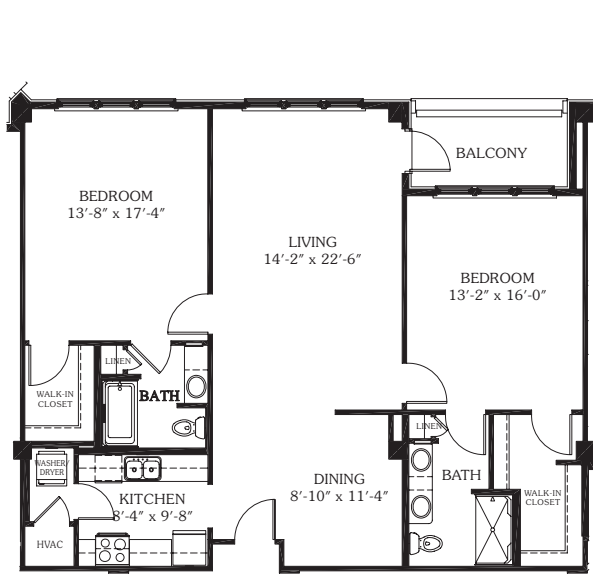

# OXFORD COMMONS APARTMENTS

**ASTER - ONE BEDROOM,**  
884 SQ. FT.

**ASTER DELUXE - ONE BEDROOM,**  
1097 SQ. FT.

**AZALEA - ONE BEDROOM,**  
1192 SQ. FT.

\* Room dimensions are approximate and will vary.

**BUTTERCUP - ONE BEDROOM,**  
900 SQ. FT.

**CAMELLIA - ONE BEDROOM,**  
1250 SQ. FT.

**DAISY - TWO BEDROOM,**  
1283 SQ. FT.

\* Room dimensions are approximate and will vary.

**IRIS - TWO BEDROOM,**  
1378 SQ. FT.

**LAUREL - TWO BEDROOM,**  
1516 SQ. FT.

**ORCHID - TWO BEDROOM,**  
1694 SQ. FT.

\* Room dimensions are approximate and will vary.

**PRIMROSE - TWO BEDROOM,**  
1708 SQ. FT.

**TULIP - TWO BEDROOM,**  
1738 SQ. FT.

**VIOLET - TWO BEDROOM,**  
1837 SQ. FT.

\* Room dimensions are approximate and will vary.