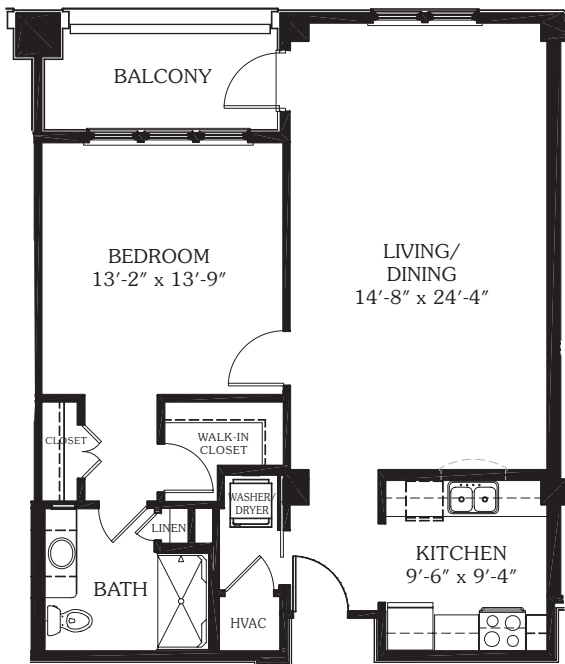

# OXFORD COMMONS APARTMENTS

**ASTER - ONE BEDROOM,**  
884 SQ. FT.

**ASTER DELUXE - ONE BEDROOM,**  
1097 SQ. FT.

**AZALEA - ONE BEDROOM,**  
1192 SQ. FT.

\* Room dimensions are approximate and will vary.

**BUTTERCUP - ONE BEDROOM,**  
900 SQ. FT.

**CAMELLIA - ONE BEDROOM,**  
1250 SQ. FT.

**DAISY - TWO BEDROOM,**  
1283 SQ. FT.

\* Room dimensions are approximate and will vary.

**IRIS - TWO BEDROOM,**  
1378 SQ. FT.

**LAUREL - TWO BEDROOM,**  
1516 SQ. FT.

**ORCHID - TWO BEDROOM,**  
1694 SQ. FT.

\* Room dimensions are approximate and will vary.

**PRIMROSE - TWO BEDROOM,**  
1708 SQ. FT.

**TULIP - TWO BEDROOM,**  
1738 SQ. FT.

**VIOLET - TWO BEDROOM,**  
1837 SQ. FT.

\* Room dimensions are approximate and will vary.