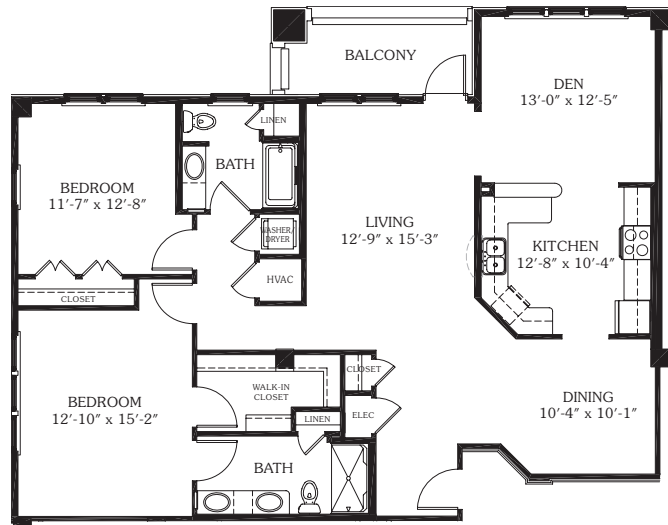

# OXFORD COMMONS APARTMENTS

**ASTER - ONE BEDROOM,**  
884 SQ. FT.

**ASTER DELUXE - ONE BEDROOM,**  
1097 SQ. FT.

**AZALEA - ONE BEDROOM,**  
1192 SQ. FT.

\* Room dimensions are approximate and will vary.

**BUTTERCUP - ONE BEDROOM,**  
900 SQ. FT.

**CAMELLIA - ONE BEDROOM,**  
1250 SQ. FT.

**DAISY - TWO BEDROOM,**  
1283 SQ. FT.

\* Room dimensions are approximate and will vary.

**IRIS - TWO BEDROOM,**  
1378 SQ. FT.

**LAUREL - TWO BEDROOM,**  
1516 SQ. FT.

**ORCHID - TWO BEDROOM,**  
1694 SQ. FT.

\* Room dimensions are approximate and will vary.

**PRIMROSE - TWO BEDROOM,**  
1708 SQ. FT.

**TULIP - TWO BEDROOM,**  
1738 SQ. FT.

**VIOLET - TWO BEDROOM,**  
1837 SQ. FT.

\* Room dimensions are approximate and will vary.