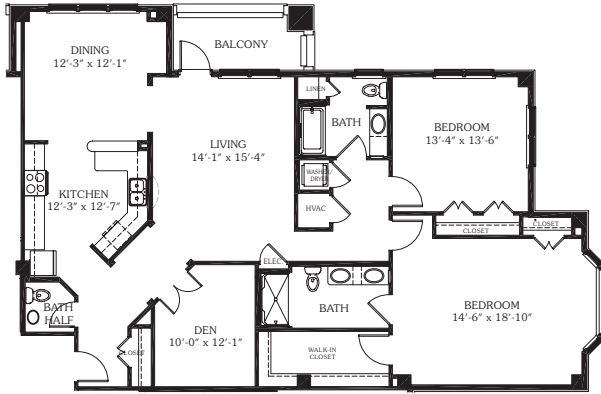

# OXFORD COMMONS APARTMENTS

**ASTER - ONE BEDROOM,**  
884 SQ. FT.

**ASTER DELUXE - ONE BEDROOM,**  
1097 SQ. FT.

**AZALEA - ONE BEDROOM,**  
1192 SQ. FT.

\* Room dimensions are approximate and will vary.

**BUTTERCUP - ONE BEDROOM,**  
900 SQ. FT.

**CAMELLIA - ONE BEDROOM,**  
1250 SQ. FT.

**DAISY - TWO BEDROOM,**  
1283 SQ. FT.

\* Room dimensions are approximate and will vary.

**IRIS - TWO BEDROOM,**  
1378 SQ. FT.

**LAUREL - TWO BEDROOM,**  
1516 SQ. FT.

**ORCHID - TWO BEDROOM,**  
1694 SQ. FT.

\* Room dimensions are approximate and will vary.

**PRIMROSE - TWO BEDROOM,**  
1708 SQ. FT.

**TULIP - TWO BEDROOM,**  
1738 SQ. FT.

**VIOLET - TWO BEDROOM,**  
1837 SQ. FT.

\* Room dimensions are approximate and will vary.