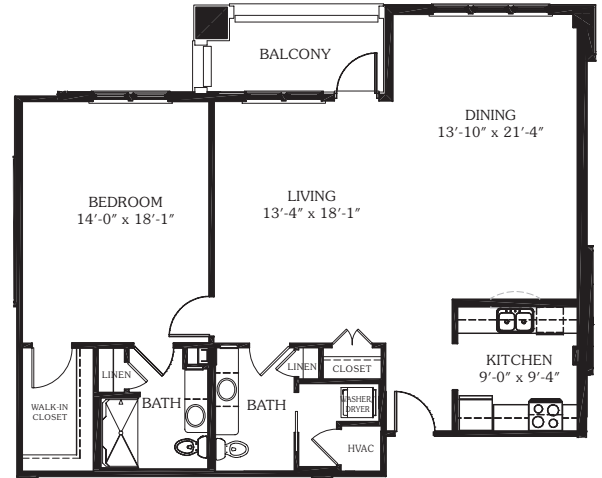

# OXFORD COMMONS APARTMENTS

**ASTER - ONE BEDROOM,**  
884 SQ. FT.

**ASTER DELUXE - ONE BEDROOM,**  
1097 SQ. FT.

**AZALEA - ONE BEDROOM,**  
1192 SQ. FT.

\* Room dimensions are approximate and will vary.

**BUTTERCUP - ONE BEDROOM,**  
900 SQ. FT.

**CAMELLIA - ONE BEDROOM,**  
1250 SQ. FT.

**DAISY - TWO BEDROOM,**  
1283 SQ. FT.

\* Room dimensions are approximate and will vary.

**IRIS - TWO BEDROOM,**  
1378 SQ. FT.

**LAUREL - TWO BEDROOM,**  
1516 SQ. FT.

**ORCHID - TWO BEDROOM,**  
1694 SQ. FT.

\* Room dimensions are approximate and will vary.

**PRIMROSE - TWO BEDROOM,**  
1708 SQ. FT.

**TULIP - TWO BEDROOM,**  
1738 SQ. FT.

**VIOLET - TWO BEDROOM,**  
1837 SQ. FT.

\* Room dimensions are approximate and will vary.