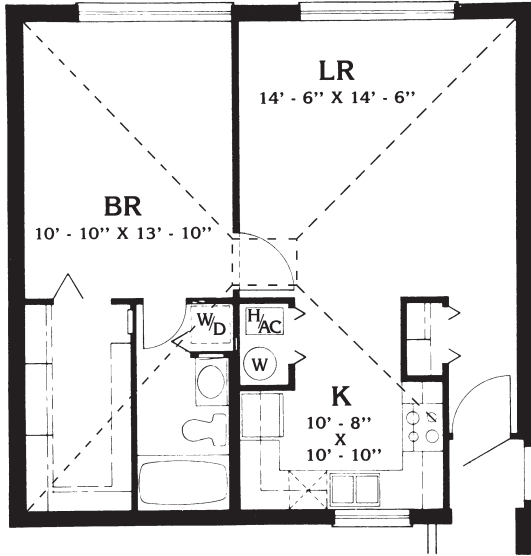

Givens Estates
UNITED METHODIST RETIREMENT COMMUNITY

VILLA APARTMENTS & ASBURY COMMONS APARTMENTS

ONE BEDROOM DELUXE UPPER VILLA,
691 SQ. FT.