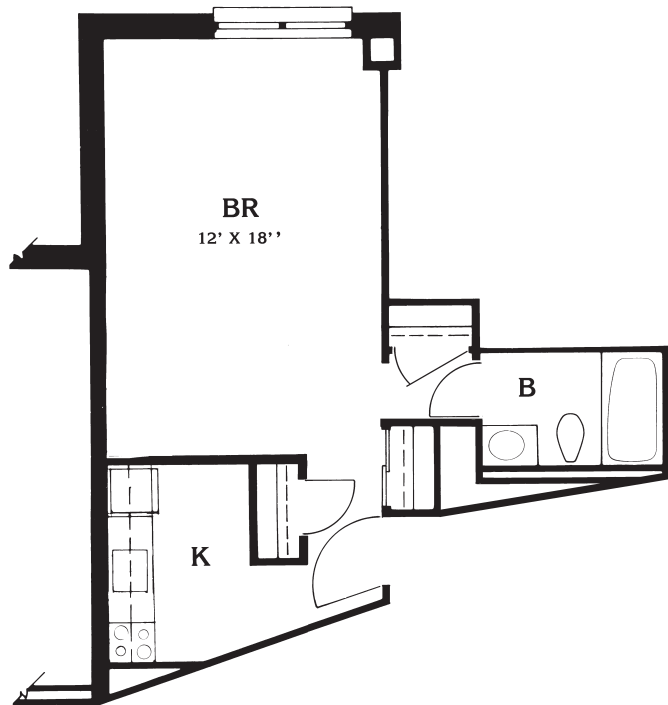

TWO BEDROOM DELUXE LOWER VILLA,
1050 SQ. FT.

*Room dimensions are approximate and will vary.

TWO BEDROOM STANDARD LOWER VILLA,
800 SQ. FT.

THREE BEDROOM DELUXE LOWER VILLA,
1295 SQ. FT.

TWO BEDROOM STANDARD UPPER VILLA,
810 SQ. FT.

THREE BEDROOM DELUXE UPPER VILLA,
1340 SQ. FT.

ASBURY COMMONS ONE BEDROOM APARTMENT
WITH KITCHENETTE, 550 SQ. FT.

ASBURY COMMONS TWO BEDROOM APARTMENT
WITH KITCHENETTE + 1 BATH, 725 SQ. FT.

*Some Asbury Commons Apartments are available with shower only.

*Room dimensions are approximate and will vary.

ASBURY COMMONS TWO BEDROOM APARTMENT
WITH KITCHENETTE & 2 BATHS,
796 SQ. FT

ASBURY COMMONS STUDIO,
300 SQ. FT.

ASBURY COMMONS STUDIO WITH KITCHENETTE,
350 SQ. FT.

*Room dimensions are approximate and will vary.