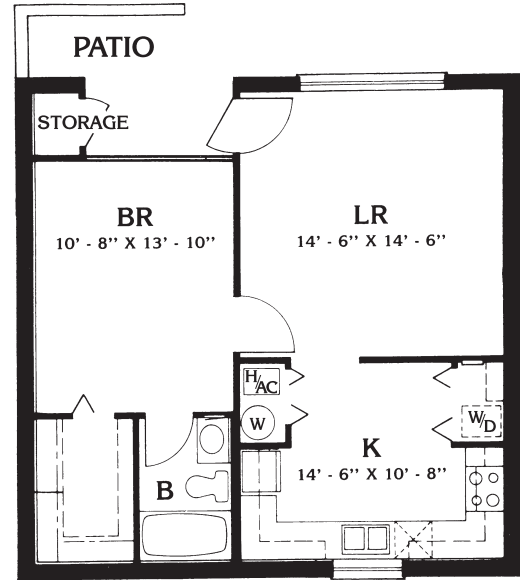

ONE BEDROOM DELUXE LOWER VILLA,
670 SQ. FT.