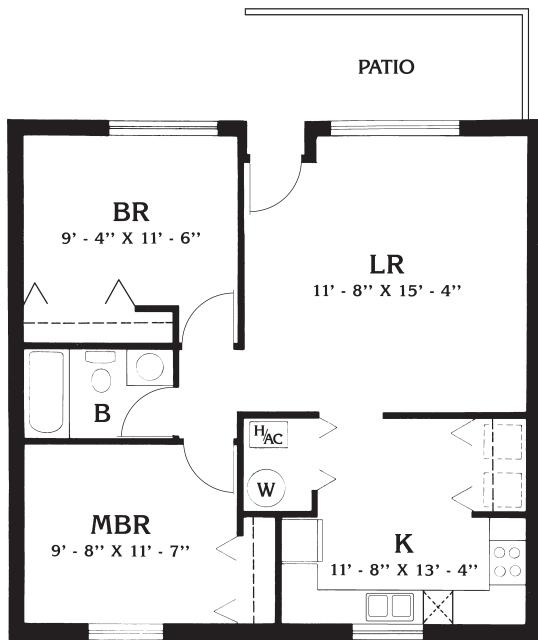

TWO BEDROOM DELUXE LOWER VILLA,
1050 SQ. FT.

*Room dimensions are approximate and will vary.

TWO BEDROOM STANDARD LOWER VILLA,
800 SQ. FT.

THREE BEDROOM DELUXE LOWER VILLA,
1295 SQ. FT.

TWO BEDROOM STANDARD UPPER VILLA,
810 SQ. FT.

THREE BEDROOM DELUXE UPPER VILLA,
1340 SQ. FT.

ASBURY COMMONS ONE BEDROOM APARTMENT
WITH KITCHENETTE, 550 SQ. FT.

ASBURY COMMONS TWO BEDROOM APARTMENT
WITH KITCHENETTE + 1 BATH, 725 SQ. FT.

*Some Asbury Commons Apartments are available with shower only.

*Room dimensions are approximate and will vary.

ASBURY COMMONS TWO BEDROOM APARTMENT
WITH KITCHENETTE & 2 BATHS,
796 SQ. FT

ASBURY COMMONS STUDIO,
300 SQ. FT.

ASBURY COMMONS STUDIO WITH KITCHENETTE,
350 SQ. FT.

*Room dimensions are approximate and will vary.