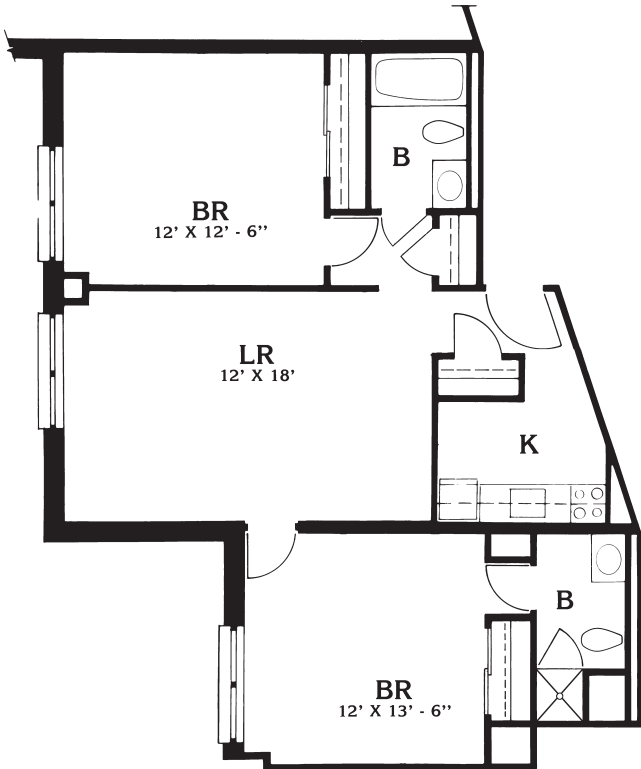

TWO BEDROOM DELUXE LOWER VILLA,
1050 SQ. FT.

*Room dimensions are approximate and will vary.

TWO BEDROOM STANDARD LOWER VILLA,
800 SQ. FT.

THREE BEDROOM DELUXE LOWER VILLA,
1295 SQ. FT.

TWO BEDROOM STANDARD UPPER VILLA,
810 SQ. FT.

THREE BEDROOM DELUXE UPPER VILLA,
1340 SQ. FT.

ASBURY COMMONS ONE BEDROOM APARTMENT
WITH KITCHENETTE, 550 SQ. FT.

ASBURY COMMONS TWO BEDROOM APARTMENT
WITH KITCHENETTE + 1 BATH, 725 SQ. FT.

*Some Asbury Commons Apartments are available with shower only.

*Room dimensions are approximate and will vary.

ASBURY COMMONS TWO BEDROOM APARTMENT
WITH KITCHENETTE & 2 BATHS,
796 SQ. FT

ASBURY COMMONS STUDIO,
300 SQ. FT.

ASBURY COMMONS STUDIO WITH KITCHENETTE,
350 SQ. FT.

*Room dimensions are approximate and will vary.