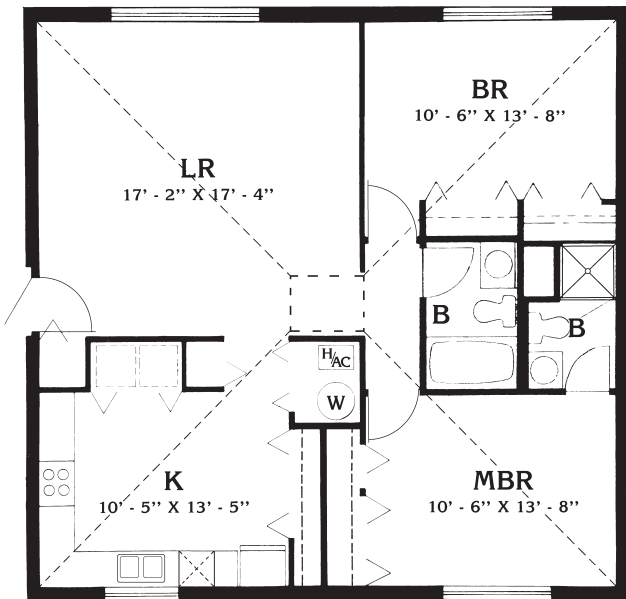

TWO BEDROOM DELUXE UPPER VILLA,
1056 SQ. FT.