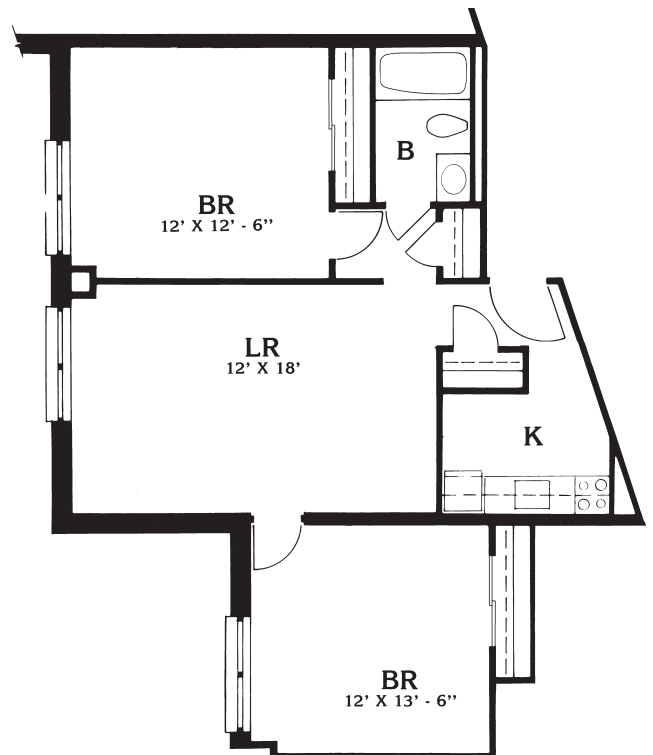

TWO BEDROOM DELUXE LOWER VILLA,
1050 SQ. FT.

*Room dimensions are approximate and will vary.

TWO BEDROOM STANDARD LOWER VILLA,
800 SQ. FT.

THREE BEDROOM DELUXE LOWER VILLA,
1295 SQ. FT.

TWO BEDROOM STANDARD UPPER VILLA,
810 SQ. FT.

THREE BEDROOM DELUXE UPPER VILLA,
1340 SQ. FT.

ASBURY COMMONS ONE BEDROOM APARTMENT
WITH KITCHENETTE, 550 SQ. FT.

ASBURY COMMONS TWO BEDROOM APARTMENT
WITH KITCHENETTE + 1 BATH, 725 SQ. FT.

*Some Asbury Commons Apartments are available with shower only.

*Room dimensions are approximate and will vary.

ASBURY COMMONS TWO BEDROOM APARTMENT
WITH KITCHENETTE & 2 BATHS,
796 SQ. FT

ASBURY COMMONS STUDIO,
300 SQ. FT.

ASBURY COMMONS STUDIO WITH KITCHENETTE,
350 SQ. FT.

*Room dimensions are approximate and will vary.