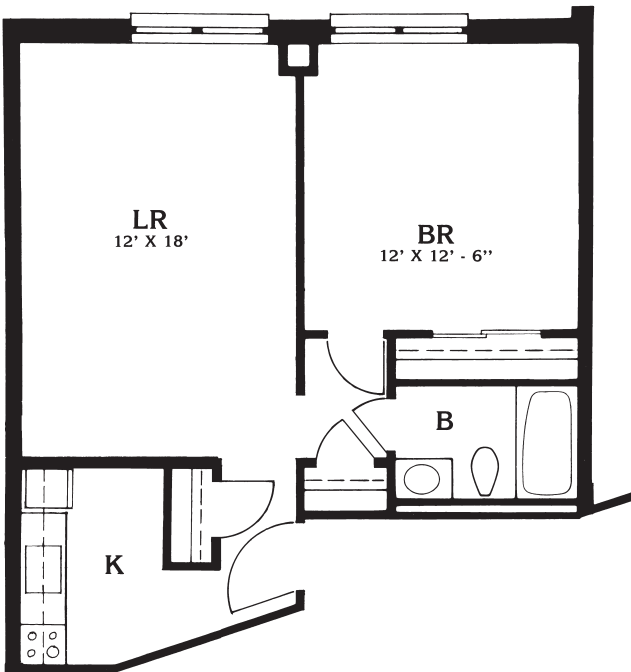

TWO BEDROOM DELUXE LOWER VILLA,
1050 SQ. FT.

*Room dimensions are approximate and will vary.

TWO BEDROOM STANDARD LOWER VILLA,
800 SQ. FT.

THREE BEDROOM DELUXE LOWER VILLA,
1295 SQ. FT.

TWO BEDROOM STANDARD UPPER VILLA,
810 SQ. FT.

THREE BEDROOM DELUXE UPPER VILLA,
1340 SQ. FT.

ASBURY COMMONS ONE BEDROOM APARTMENT
WITH KITCHENETTE, 550 SQ. FT.

ASBURY COMMONS TWO BEDROOM APARTMENT
WITH KITCHENETTE + 1 BATH, 725 SQ. FT.

*Some Asbury Commons Apartments are available with shower only.

*Room dimensions are approximate and will vary.

ASBURY COMMONS TWO BEDROOM APARTMENT
WITH KITCHENETTE & 2 BATHS,
796 SQ. FT

ASBURY COMMONS STUDIO,
300 SQ. FT.

ASBURY COMMONS STUDIO WITH KITCHENETTE,
350 SQ. FT.

*Room dimensions are approximate and will vary.