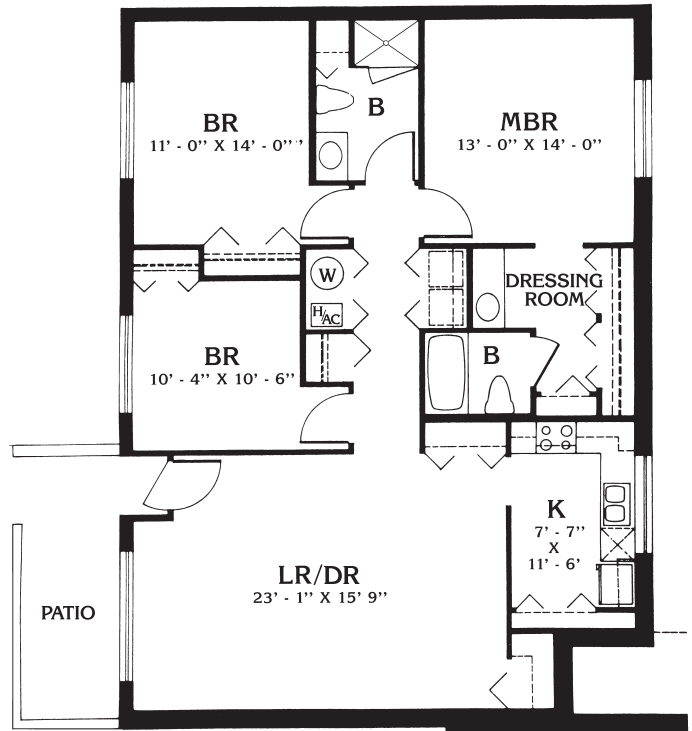

TWO BEDROOM DELUXE LOWER VILLA,
1050 SQ. FT.

*Room dimensions are approximate and will vary.

TWO BEDROOM STANDARD LOWER VILLA,
800 SQ. FT.

THREE BEDROOM DELUXE LOWER VILLA,
1295 SQ. FT.

TWO BEDROOM STANDARD UPPER VILLA,
810 SQ. FT.

THREE BEDROOM DELUXE UPPER VILLA,
1340 SQ. FT.

ASBURY COMMONS ONE BEDROOM APARTMENT
WITH KITCHENETTE, 550 SQ. FT.

ASBURY COMMONS TWO BEDROOM APARTMENT
WITH KITCHENETTE + 1 BATH, 725 SQ. FT.

*Some Asbury Commons Apartments are available with shower only.

*Room dimensions are approximate and will vary.

ASBURY COMMONS TWO BEDROOM APARTMENT
WITH KITCHENETTE & 2 BATHS,
796 SQ. FT

ASBURY COMMONS STUDIO,
300 SQ. FT.

ASBURY COMMONS STUDIO WITH KITCHENETTE,
350 SQ. FT.

*Room dimensions are approximate and will vary.