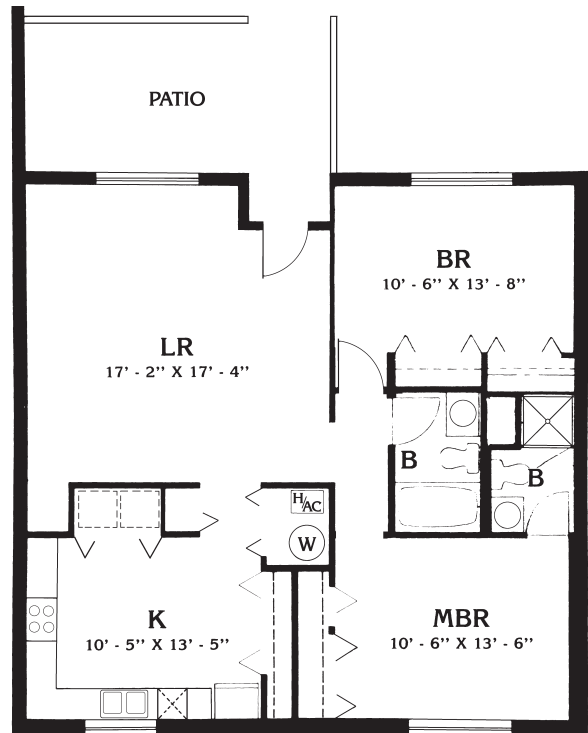

TWO BEDROOM DELUXE LOWER VILLA,
1050 SQ. FT.

*Room dimensions are approximate and will vary.

TWO BEDROOM STANDARD LOWER VILLA,
800 SQ. FT.

THREE BEDROOM DELUXE LOWER VILLA,
1295 SQ. FT.

TWO BEDROOM STANDARD UPPER VILLA,
810 SQ. FT.

THREE BEDROOM DELUXE UPPER VILLA,
1340 SQ. FT.

ASBURY COMMONS ONE BEDROOM APARTMENT
WITH KITCHENETTE, 550 SQ. FT.

ASBURY COMMONS TWO BEDROOM APARTMENT
WITH KITCHENETTE + 1 BATH, 725 SQ. FT.

*Some Asbury Commons Apartments are available with shower only.

*Room dimensions are approximate and will vary.

ASBURY COMMONS TWO BEDROOM APARTMENT
WITH KITCHENETTE & 2 BATHS,
796 SQ. FT

ASBURY COMMONS STUDIO,
300 SQ. FT.

ASBURY COMMONS STUDIO WITH KITCHENETTE,
350 SQ. FT.

*Room dimensions are approximate and will vary.