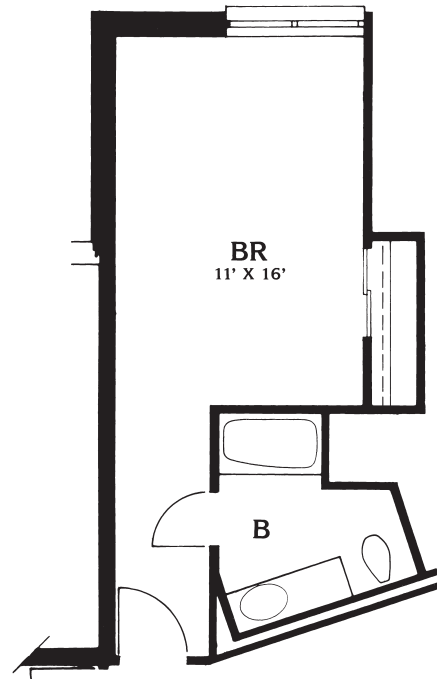

TWO BEDROOM DELUXE LOWER VILLA,
1050 SQ. FT.

*Room dimensions are approximate and will vary.

TWO BEDROOM STANDARD LOWER VILLA,
800 SQ. FT.

THREE BEDROOM DELUXE LOWER VILLA,
1295 SQ. FT.

TWO BEDROOM STANDARD UPPER VILLA,
810 SQ. FT.

THREE BEDROOM DELUXE UPPER VILLA,
1340 SQ. FT.

ASBURY COMMONS ONE BEDROOM APARTMENT
WITH KITCHENETTE, 550 SQ. FT.

ASBURY COMMONS TWO BEDROOM APARTMENT
WITH KITCHENETTE + 1 BATH, 725 SQ. FT.

*Some Asbury Commons Apartments are available with shower only.

*Room dimensions are approximate and will vary.

ASBURY COMMONS TWO BEDROOM APARTMENT
WITH KITCHENETTE & 2 BATHS,
796 SQ. FT

ASBURY COMMONS STUDIO,
300 SQ. FT.

ASBURY COMMONS STUDIO WITH KITCHENETTE,
350 SQ. FT.

*Room dimensions are approximate and will vary.