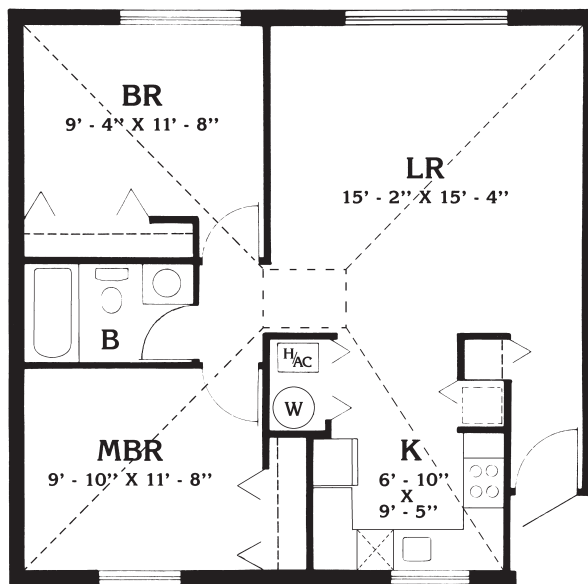

TWO BEDROOM DELUXE LOWER VILLA,
1050 SQ. FT.

*Room dimensions are approximate and will vary.

TWO BEDROOM STANDARD LOWER VILLA,
800 SQ. FT.

THREE BEDROOM DELUXE LOWER VILLA,
1295 SQ. FT.

TWO BEDROOM STANDARD UPPER VILLA,
810 SQ. FT.

THREE BEDROOM DELUXE UPPER VILLA,
1340 SQ. FT.

ASBURY COMMONS ONE BEDROOM APARTMENT
WITH KITCHENETTE, 550 SQ. FT.

ASBURY COMMONS TWO BEDROOM APARTMENT
WITH KITCHENETTE + 1 BATH, 725 SQ. FT.

*Some Asbury Commons Apartments are available with shower only.

*Room dimensions are approximate and will vary.

ASBURY COMMONS TWO BEDROOM APARTMENT
WITH KITCHENETTE & 2 BATHS,
796 SQ. FT

ASBURY COMMONS STUDIO,
300 SQ. FT.

ASBURY COMMONS STUDIO WITH KITCHENETTE,
350 SQ. FT.

*Room dimensions are approximate and will vary.