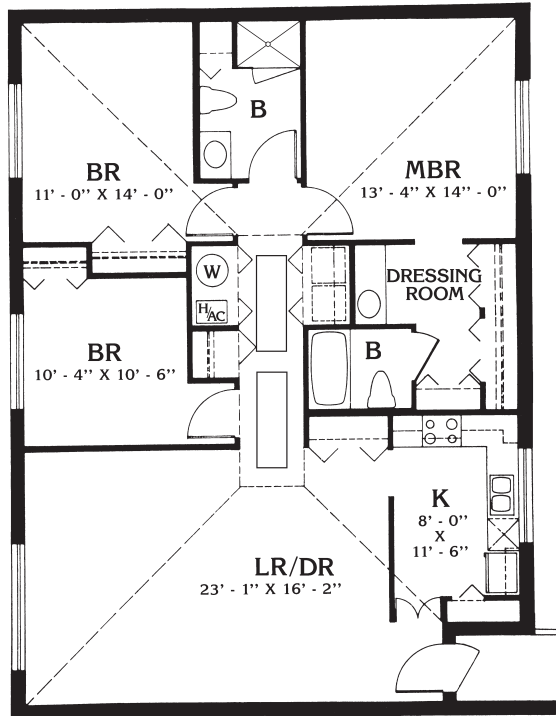

TWO BEDROOM DELUXE LOWER VILLA,
1050 SQ. FT.

*Room dimensions are approximate and will vary.

TWO BEDROOM STANDARD LOWER VILLA,
800 SQ. FT.

THREE BEDROOM DELUXE LOWER VILLA,
1295 SQ. FT.

TWO BEDROOM STANDARD UPPER VILLA,
810 SQ. FT.

THREE BEDROOM DELUXE UPPER VILLA,
1340 SQ. FT.

ASBURY COMMONS ONE BEDROOM APARTMENT
WITH KITCHENETTE, 550 SQ. FT.

ASBURY COMMONS TWO BEDROOM APARTMENT
WITH KITCHENETTE + 1 BATH, 725 SQ. FT.

*Some Asbury Commons Apartments are available with shower only.

*Room dimensions are approximate and will vary.

ASBURY COMMONS TWO BEDROOM APARTMENT
WITH KITCHENETTE & 2 BATHS,
796 SQ. FT

ASBURY COMMONS STUDIO,
300 SQ. FT.

ASBURY COMMONS STUDIO WITH KITCHENETTE,
350 SQ. FT.

*Room dimensions are approximate and will vary.