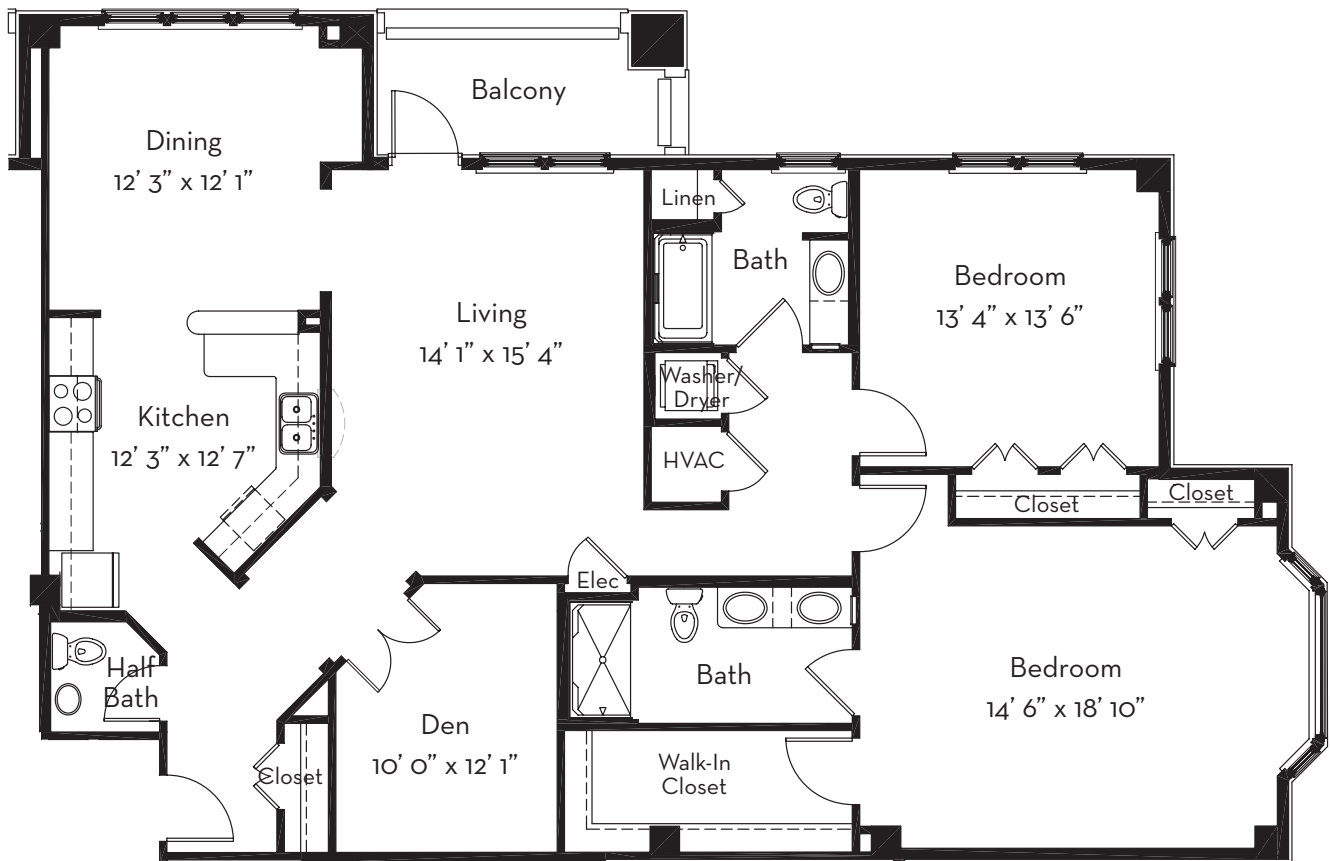

Oxford Commons - Primrose

2 Bed/2.5 Bath Apartment with Den & Balcony
1,708 sq. ft.

Givens
ESTATES

Slight variations in floor plans may exist. Not drawn to scale.

Contact Us! Call (828) 274-4800 or visit givensestates.org.

Oxford Commons - Primrose

2 Bed/2.5 Bath Apartment with Den & Balcony
1,708 sq. ft.

Slight variations in floor plans may exist. Not drawn to scale.

Contact Us! Call (828) 274-4800 or visit givensestates.org.